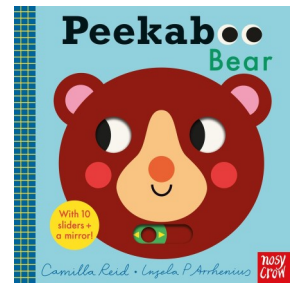

Signs from Peekaboo Bear

bear

BEAR, GRIZZLY

Clawed hands make slow rotating alternate movements from the shoulders with fierce expression.

tree

TREE

R: open hand, held upright with elbow on L: hand, twists repeatedly from the wrist.

squirrel

SQUIRREL TAIL

Full 'C' hand moves in upward/outward arc from side of body.

flower

FLOWER

'O' hand (or bunched or Irish 'T' hand) moves from side to side under the nose as if sniffing a flower. Also GARDEN (regional).

bee

BEE, FLY

R: 'O' hand moves forward/left with small quick twisting movements from the wrist.

Signs from Peekaboo Bear

leaf

ladybird

owl

apple